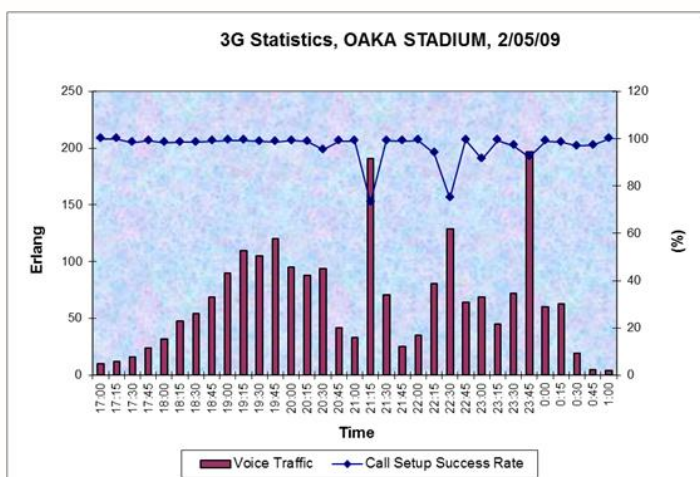

Business Benefit

The offered solutions provide adequate capacity for the mobile operator to service even during big events up to 60.000 spectators.

See below Network Statistics –Performance KPIs :

Event:
AEK – Olympiakos (Cup Final)
Location:
OAKA football stadium

2G Network Configuration:
Four (4) GSM cells (16 carriers)
Ten (10) DCS cells (44 carriers)

Time	Traffic (Erlang)	Accessibility (%)	Remark
21:15	437.07	92.5	half time break
22:30	282.81	95.72	before extra time
23:45	410.8	99.49	after game

Event:
AEK – Olympiakos (Cup Final)
Location:
OAKA football stadium

3G Network Configuration:
Ten (10) UMTS cells (1 carrier)

Time	Voice Traffic (Erlang)	CSSR (%)	Remark
21:15	189.89	72.77	half time break
22:30	126.97	74.72	before extra time
23:45	197.07	91.38	after game