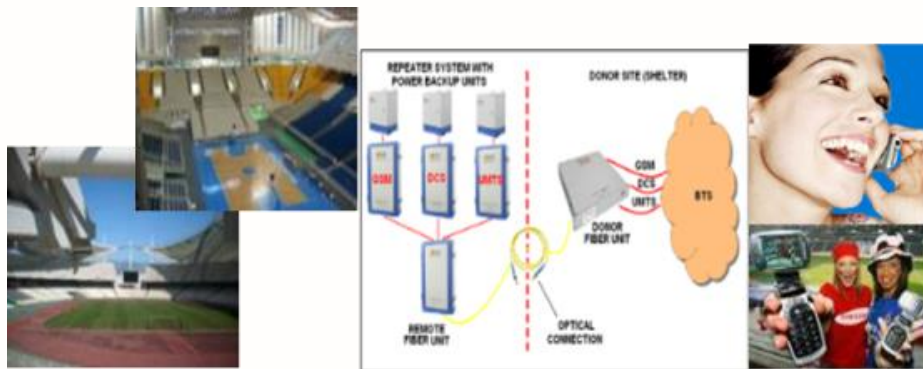

Customer Need

Provide indoor and outdoor RF coverage, both in football and basketball stadiums.

Offered Solution

We provided supplied & installed Equipment of Helios optical repeaters with the following features:

- 2*2 MIMO for LTE (optional 4*4 MIMO for outdoor coverage)
- Transmission of multi technologies* multiband simultaneously by a single Fiber Core. Modular scalable architecture allow user to quickly modify, upgrade or expand by simply adding RF cards and software features.
- Scalable remote unit RF output power +24dBm to +43dBm per band for small medium and large coverage area requirements
- IP Web browser GUI
- Remote monitoring by SMS, 3G or TCP/IP, SNMP V3 (MIB file)

Business Benefit

The offered solutions provide adequate capacity for the mobile operator to service even during big events up to 60.000 spectators.

See below Network Statistics –Performance KPIs :

Event:
AEK – Olympiakos (Cup Final)
Location:
OAKA football stadium