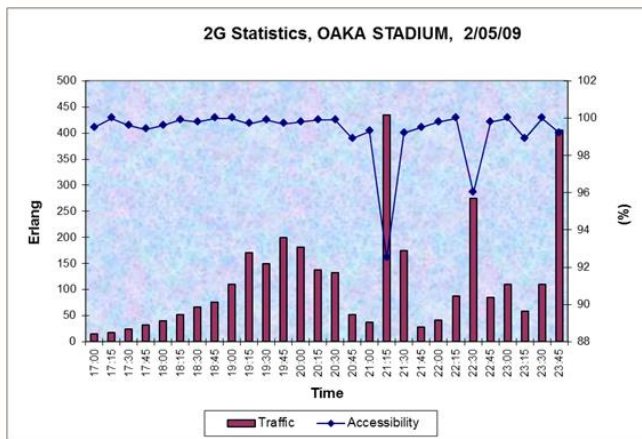

Business Benefit

The offered solutions provide adequate capacity for the mobile operator to service even during big events up to 60.000 spectators.

See below Network Statistics –Performance KPIs :

Event:
AEK – Olympiakos (Cup Final)
Location:
OAKA football stadium

Event:
AEK – Olympiakos (Cup Final)
Location:
OAKA football stadium

3G Network Configuration:
Ten (10) UMTS cells (1 carrier)

Time	Voice Traffic (Erlang)	CSSR (%)	Remark
21:15	189.89	72.77	half time break
22:30	126.97	74.72	before extra time
23:45	197.07	91.38	after game